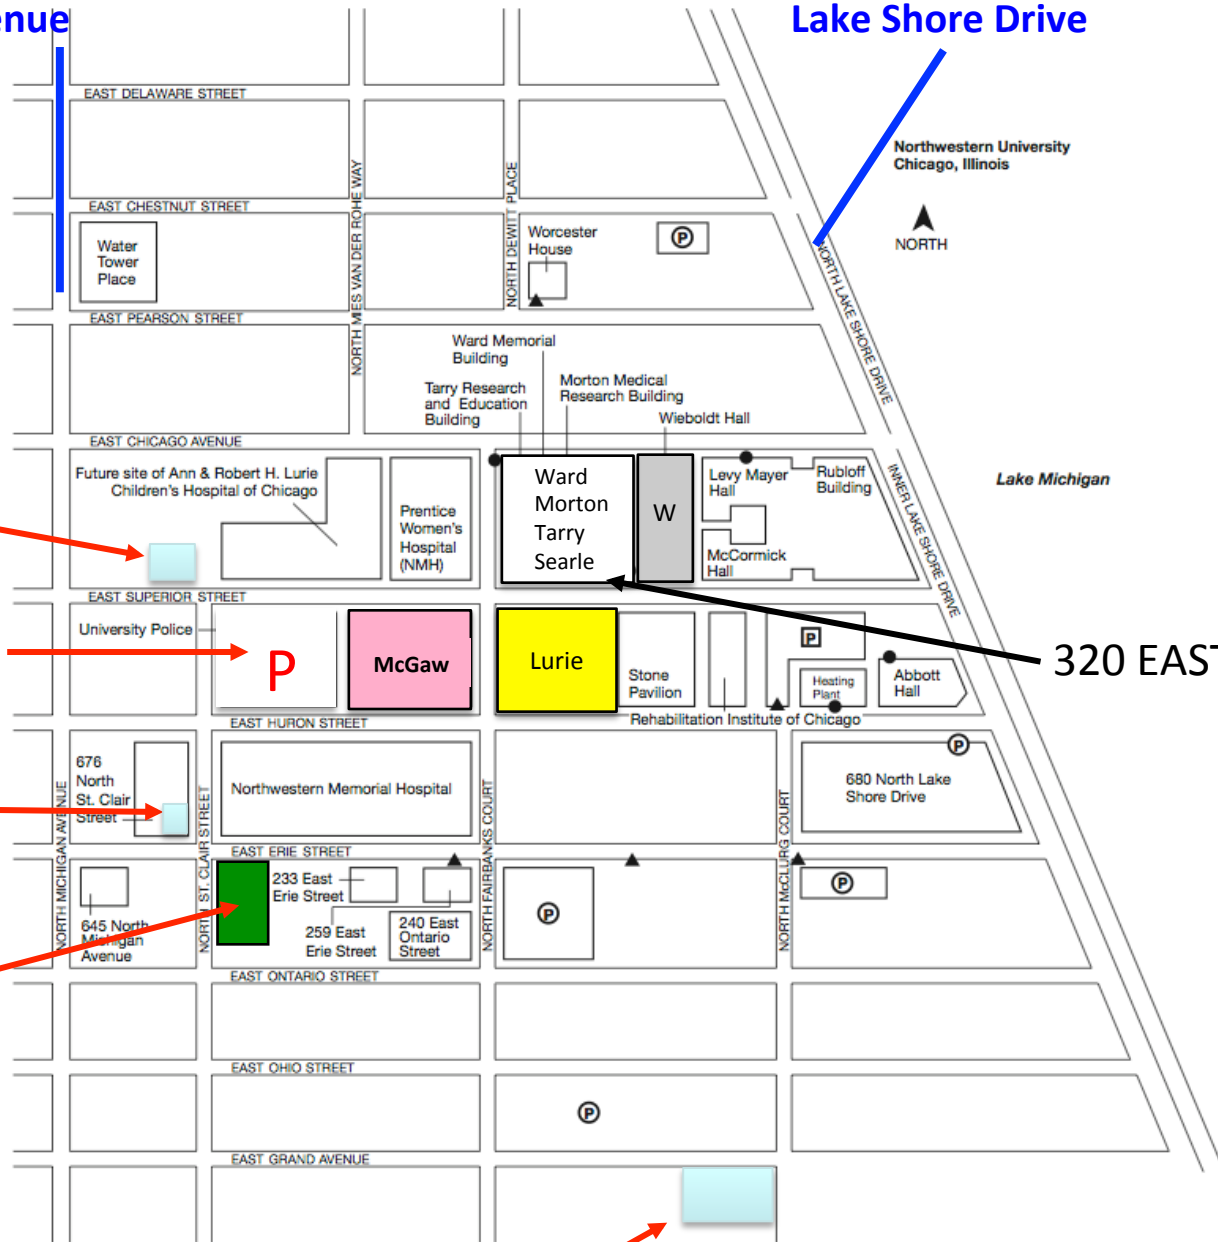

Michigan Avenue

Lake Shore Drive

Northwestern University
Chicago, Illinois

NORTH

Lake Michigan

Gino's

Parking Garage

Corner
Bakery

Hyatt
Hotel

320 EAST SUPERIOR

Gym

Northwestern
Chicago Campus