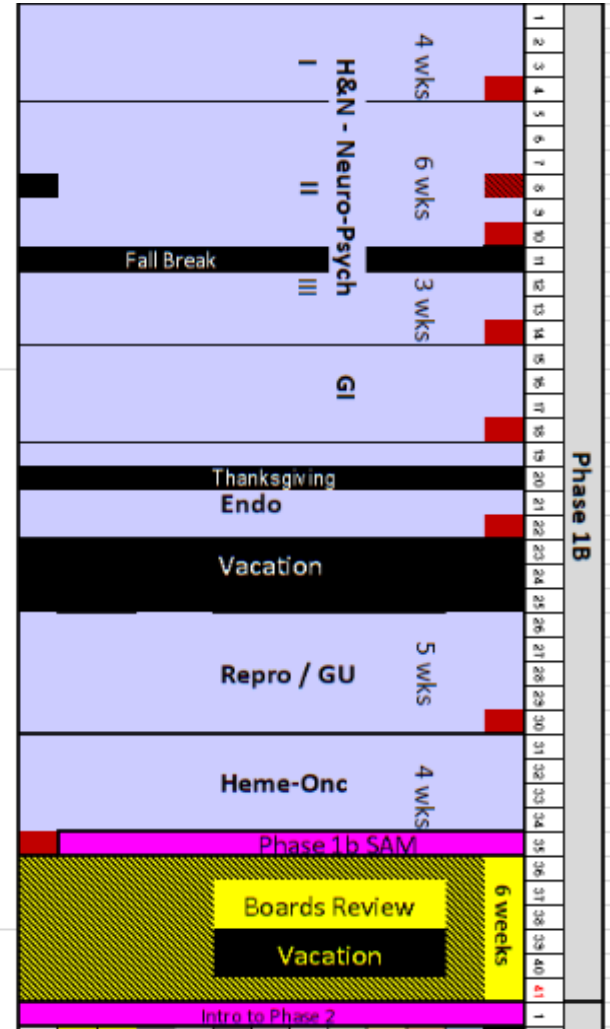

* Dates subject to change

July 15, 2024
July 22, 2024
July 29, 2024
August 5, 2024
August 12, 2024
August 19, 2024
August 26, 2024
September 2, 2024
September 9, 2024
September 16, 2024
September 23, 2024
September 30, 2024
October 7, 2024
October 14, 2024
October 21, 2024
October 28, 2024
November 4, 2024
November 11, 2024
November 18, 2024
November 25, 2024
December 2, 2024
December 9, 2024
December 16, 2024
December 23, 2024
December 30, 2024
January 6, 2025
January 13, 2025
January 20, 2025
January 27, 2025
February 3, 2025
February 10, 2025
February 17, 2025
February 24, 2025
March 3, 2025
March 10, 2025
March 17, 2025
March 24, 2025
March 31, 2025
April 7, 2025
April 14, 2025
April 21, 2025
April 28, 2025

PLEASE NOTE All exams and Synthesis & Application Modules (SAMs) are not eligible for the use of Personal Days.