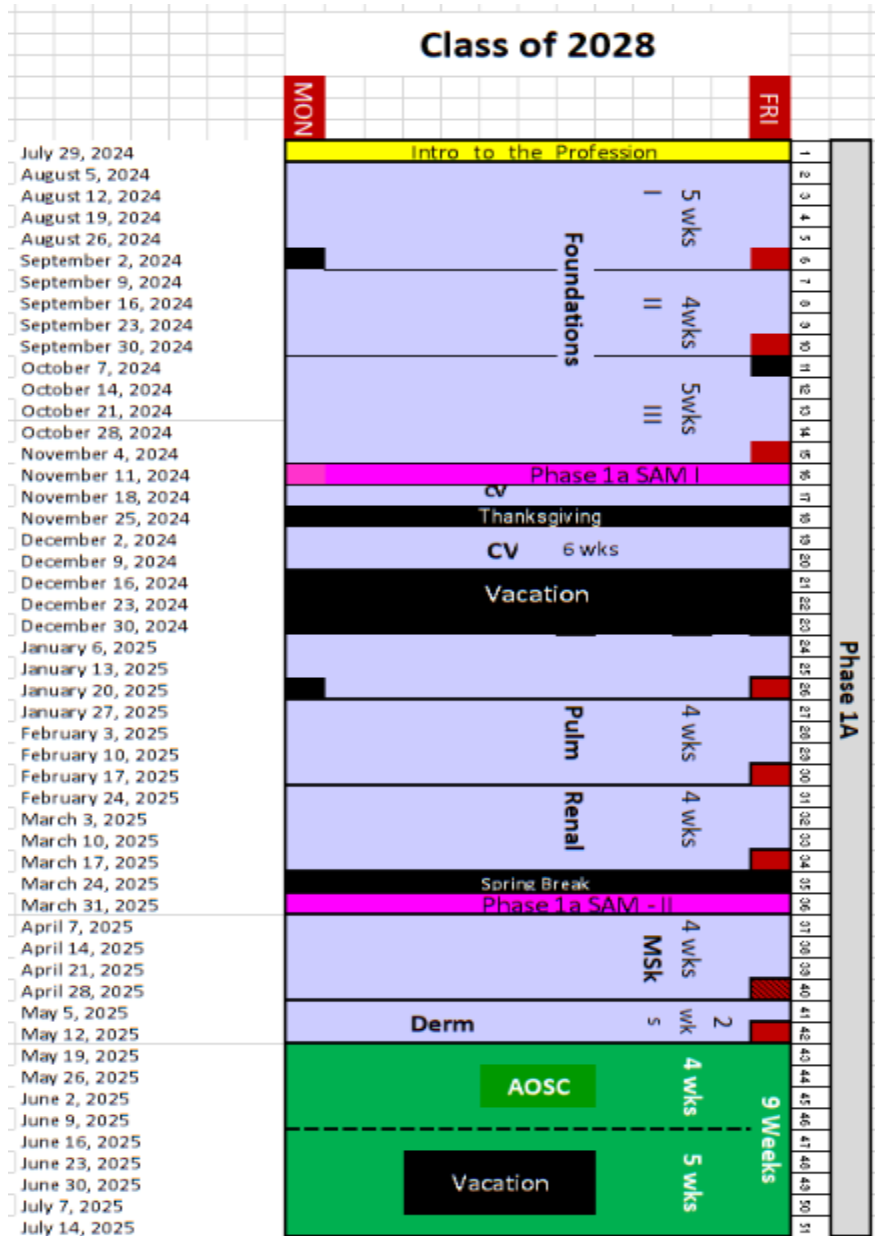

Important Dates AY 2024-25 Phase 1A

Day	Date	Phase 1 A
August		
Monday	07.29.2024	Intro to the Profession start
Monday	08.05.2024	Foundations 1 module start
September		
Monday	09.02.2024	Labor day - No class
Friday	09.06.2024	Foundations 1 module exam
Monday	09.09.2024	Foundations 2 module start
October		
Friday	10.04.2024	Foundations 2 module exam
Monday	10.07.2024	Foundations 3 module start
Friday	10.11.2024	No class
November		
Friday	11.08.2024	Foundations 3 module exam
Monday	11.11.2024	Phase 1A SAM I start
Monday	11.11.2024	M1 Block 1 NBME practice exam *
Friday	11.15.2024	Phase 1A SAM I end
Monday	11.18.2024	Cardiovascular module start
Monday	11.25.2024	Thanksgiving break start
December		
Sunday	12.01.2024	Thanksgiving break end
Monday	12.16.2024	Winter break start
January		
Sunday	01.05.2025	Winter break end
Monday	01.06.2025	Classes Resume
Monday	01.20.2025	MLK day - No class
Friday	01.24.2025	Cardiovascular module exam
Monday	01.27.2025	Pulmonary start
February		
Friday	02.21.2025	Pulmonary module exam
Monday	02.24.2025	Renal module start
March		
Friday	03.21.2025	Renal module exam
Monday	03.24.2025	Spring break start
Sunday	03.30.2025	Spring break end
Monday	03.31.2025	Phase 1A SAM II start
Monday	03.31.2025	M1 Block 2 NBME practice exam *
April		
Friday	04.04.2025	Phase 1A SAM II end
Monday	04.07.2025	MSK module start
May		
Friday	05.02.2025	MSK practical
Monday	05.05.2025	Dermatology module start
Friday	05.16.2025	MSK Derm module exam
Monday	05.19.2025	Start 9 wks of AOSC/Summer break
July		
Monday	07.21.2025	Class of 2028 1B start
		* Dates subject to change