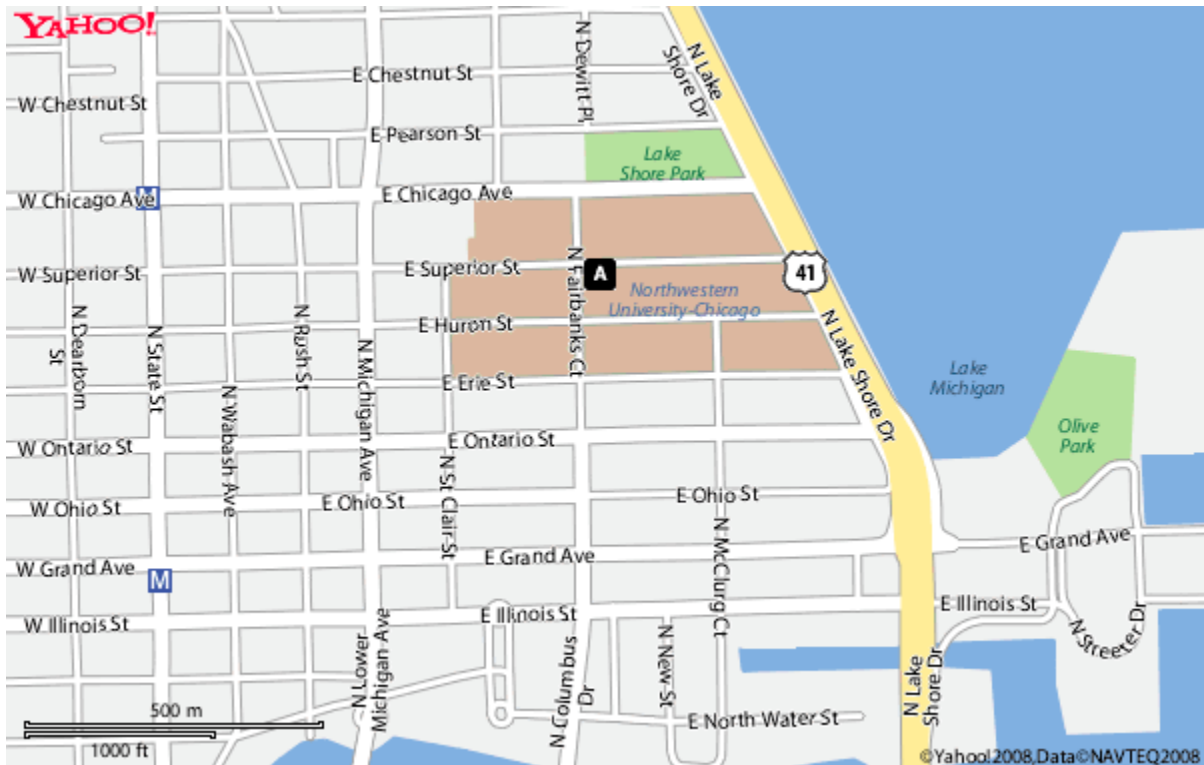

Streeterville Neighborhood Map

McClurg Court Center Apartments 333 E. Ontario Street
(E. Ontario St. and N. Fairbanks Ct. Intersection)

Onterie Center Apartments 441 E. Erie St.
(E. Erie St. and N. McClurg Ct. Intersection)

420 E. Ohio Apartments
(E. Ohio St. and N. McClurg Ct. Intersection)

Cityfront Place 400 N. McClurg Ct.
(N. McClurg Ct. and E. North Water St. Intersection)

The Streeter Luxury Apartments 345 E. Ohio St.
(E. Ohio St. and N. McClurg Ct. Intersection)

215 E. Chestnut Place Apartments
(E. Chestnut and N. Michigan Ave. Intersection)

Lake Shore Plaza Apartments 445 E. Ohio St.
(E. Ohio St. and N. Fairbanks Ct. Intersection)

860 N. DeWitt Place Apartments
(N. DeWitt Pl. and E. Chestnut Pl. Intersection)